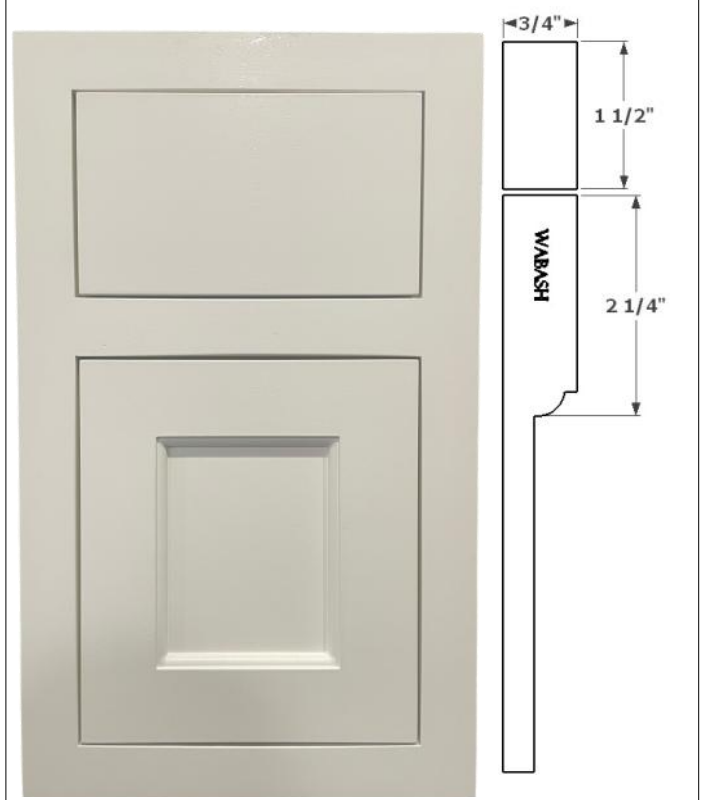

SULLIVAN

SYRACUSE

THORNTOWN

WABASH