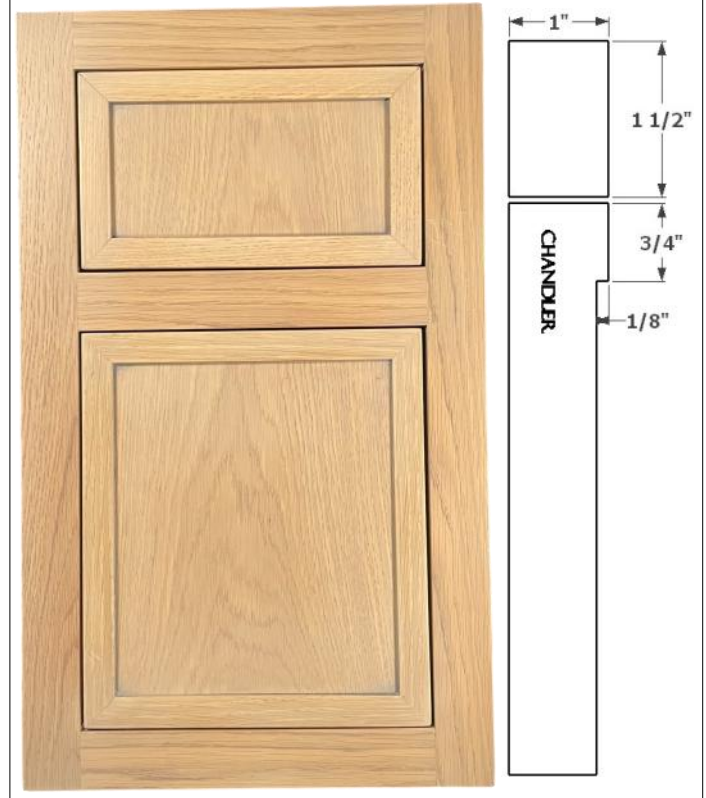

YODER KITCHEN CORPORATION
501 S. MAIN STREET, NAPPANEE, IN 46550
WWW.YODERKITCHENS.COM
(574) 773-3197

HIDDEN INSET DOOR CATALOG
PUBLISHED JANUARY 1, 2025

ANDERSON

ARGOS

BREMEN

CHANDLER

CLINTON

COVINGTON