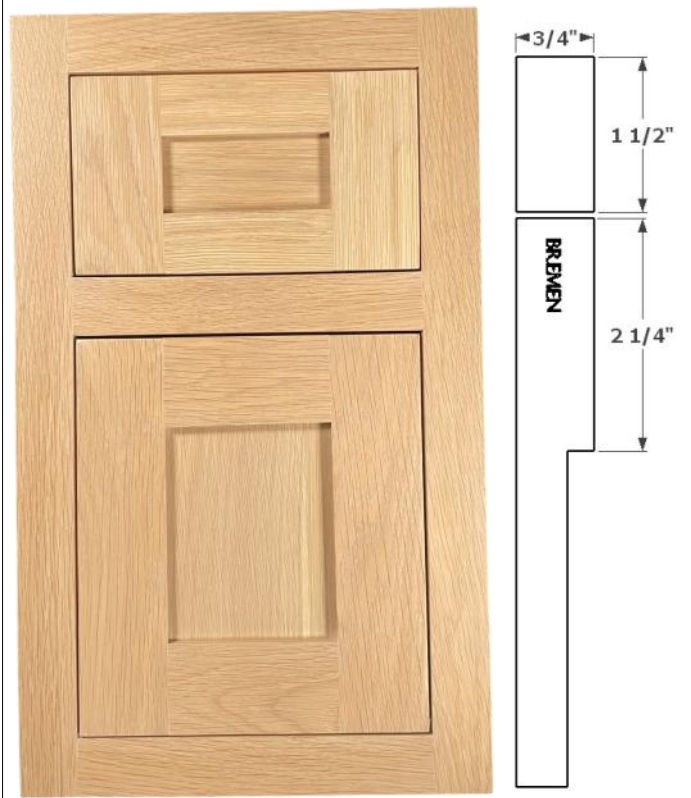

YODER KITCHEN CORPORATION
501 S. MAIN STREET, NAPPANEE, IN 46550
WWW.YODERKITCHENS.COM
(574) 773-3197

HIDDEN INSET DOOR CATALOG
PUBLISHED JANUARY 1, 2025

ANDERSON

ARGOS

BREMEN

CHANDLER

CLINTON

COVINGTON