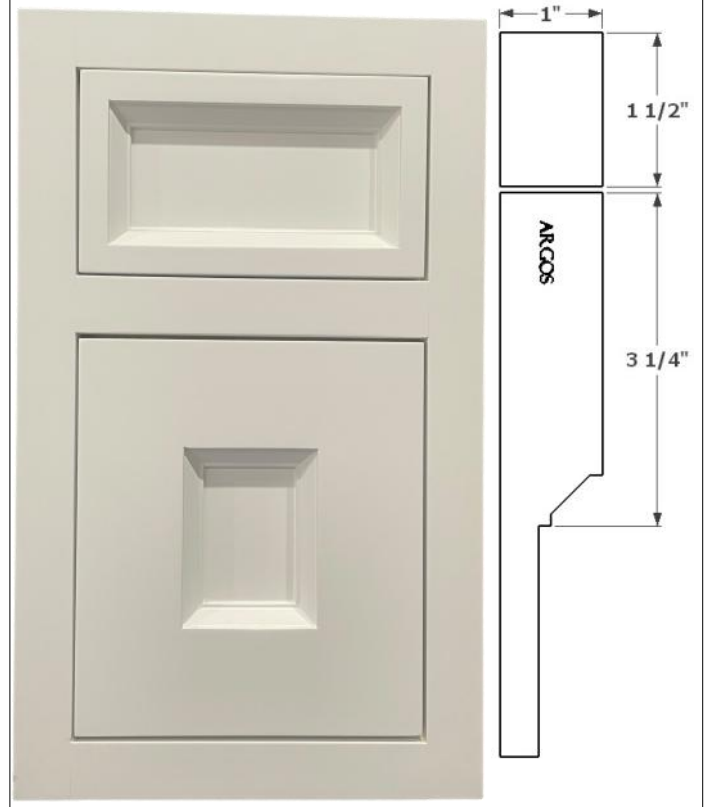

YODER KITCHEN CORPORATION
501 S. MAIN STREET, NAPPANEE, IN 46550
WWW.YODERKITCHENS.COM
(574) 773-3197

HIDDEN INSET DOOR CATALOG
PUBLISHED JANUARY 1, 2025

ANDERSON

ARGOS

BREMEN

CHANDLER

CLINTON

COVINGTON