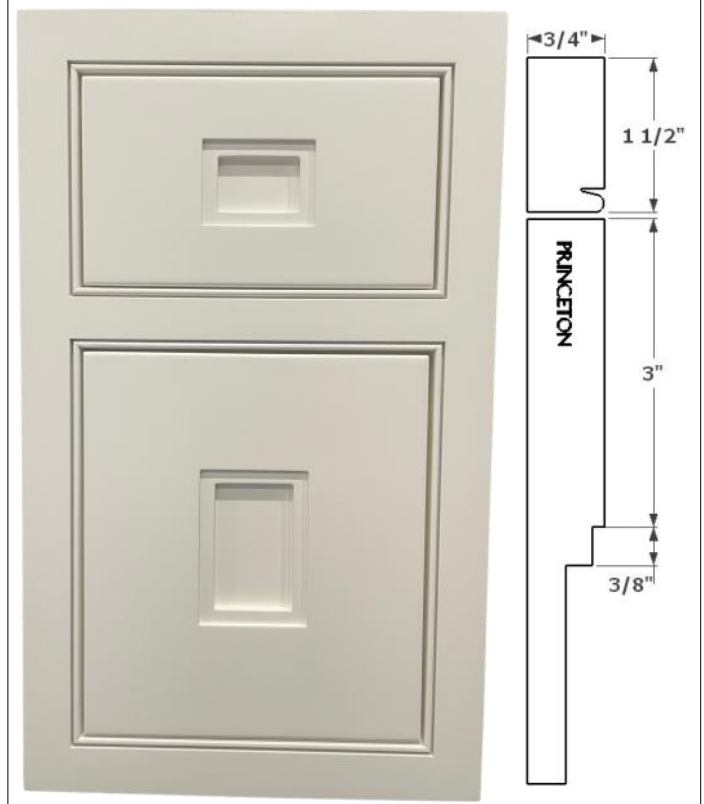

NOBLESVILLE

PENDLETON

PORTER

PRINCETON