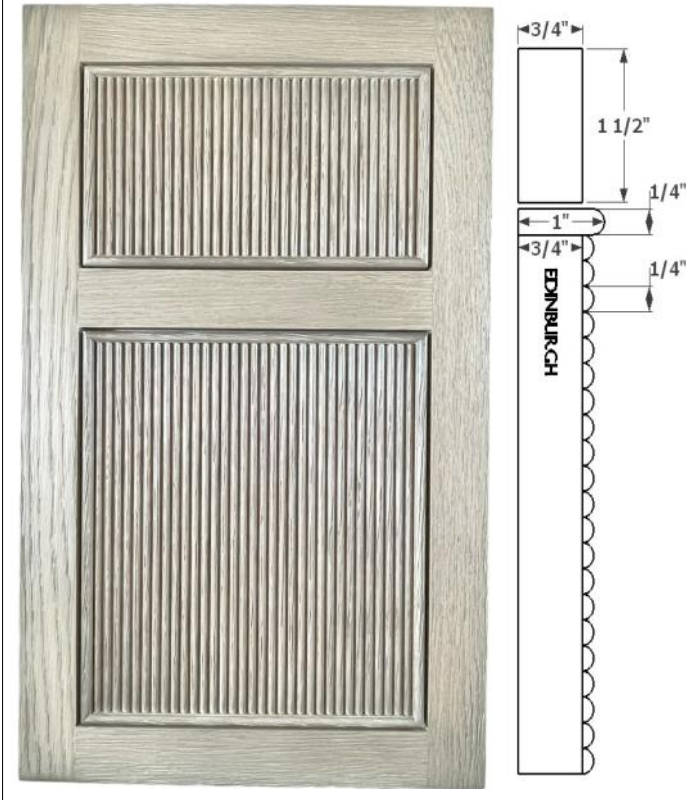

CLINTON

COVINGTON

EDINBURGH

ELKHART