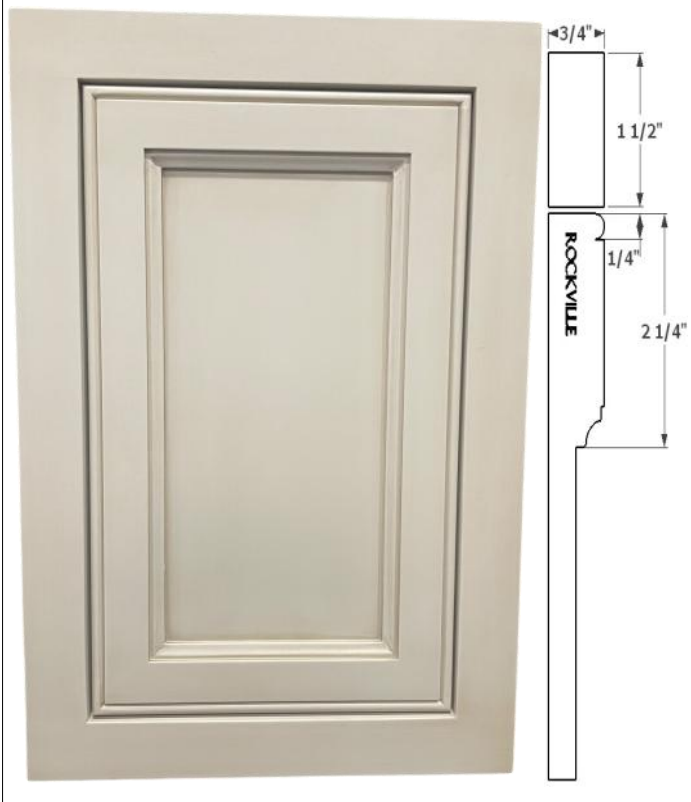

RICHMOND

ROCHESTER

ROCKVILLE

ST JOHN