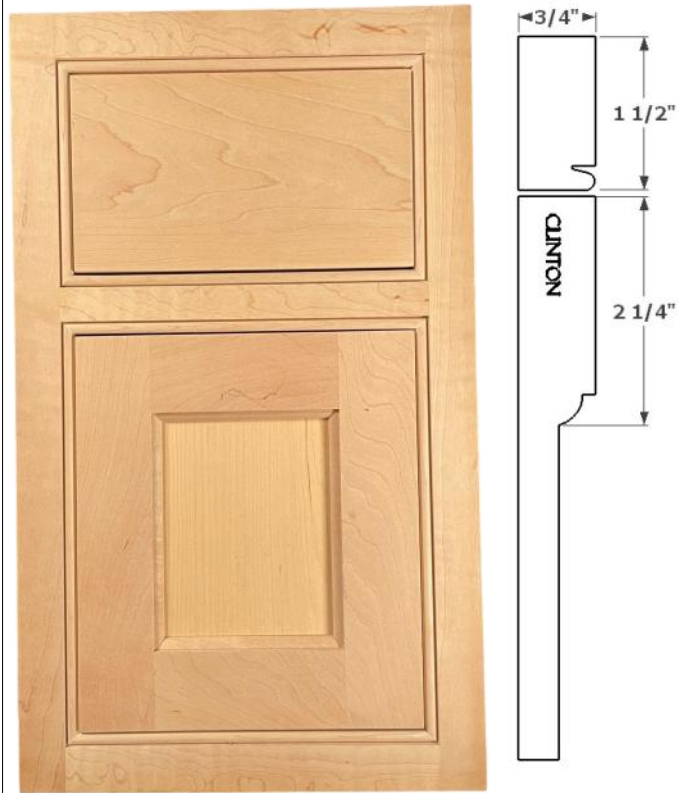

YODER KITCHEN CORPORATION
501 S. MAIN STREET, NAPPANEE, IN 46550
WWW.YODERKITCHENS.COM
(574) 773-3197

HIDDEN INSET DOOR CATALOG
PUBLISHED JANUARY 1, 2025

ANDERSON

ARGOS

BREMEN

CHANDLER

CLINTON

COVINGTON