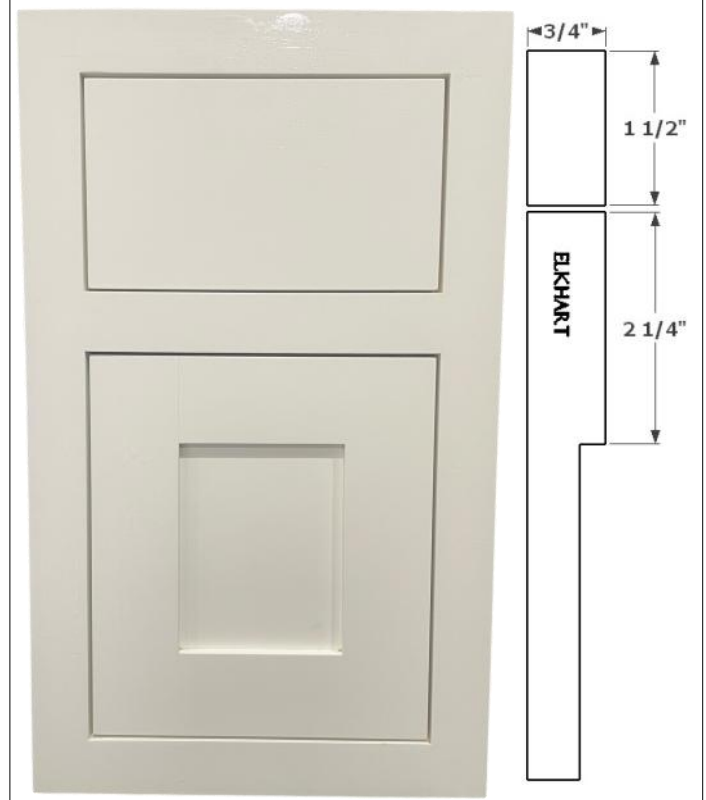

CLINTON

COVINGTON

EDINBURGH

ELKHART