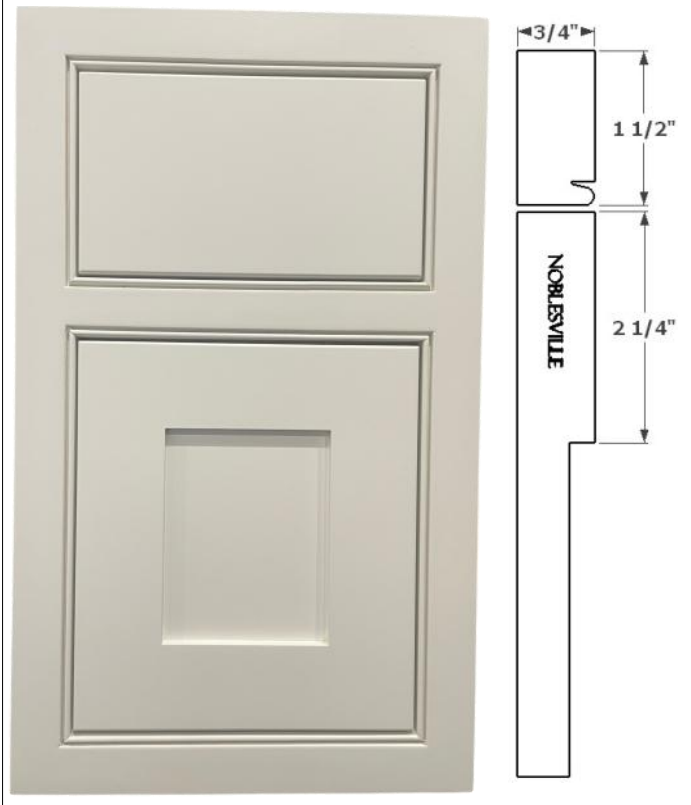

NOBLESVILLE