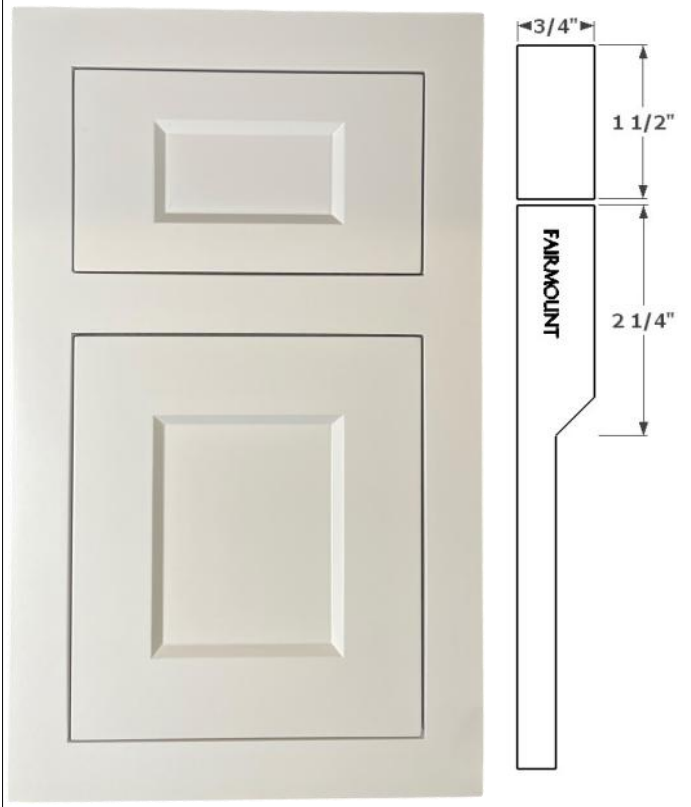

FAIRMOUNT

FISHERS

FRANKFORT

GOSHEN