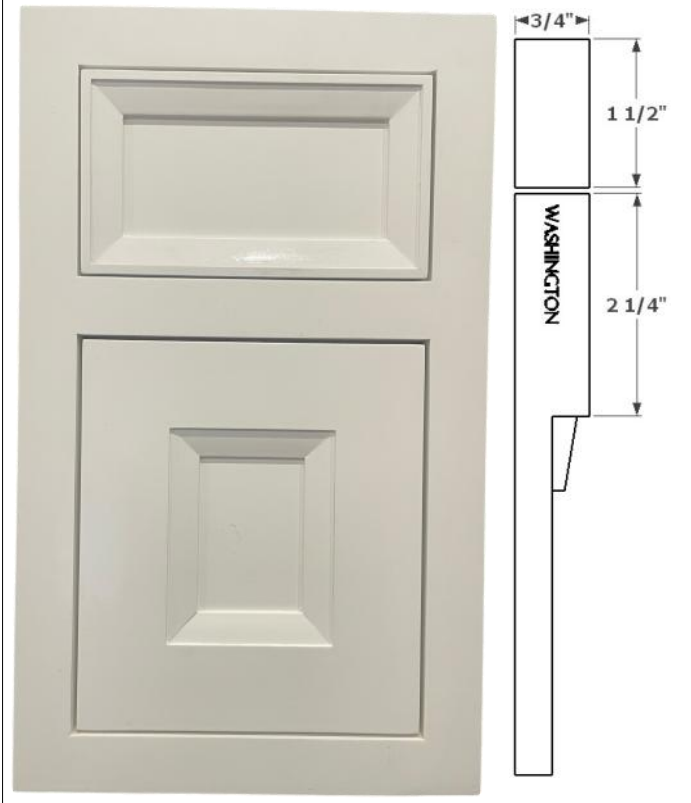

WASHINGTON