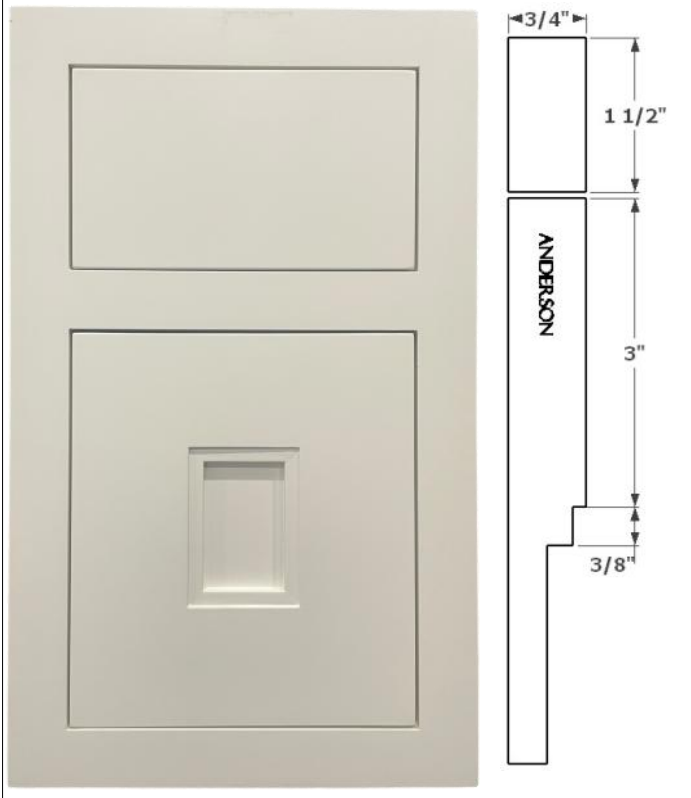

YODER KITCHEN CORPORATION
501 S. MAIN STREET, NAPPANEE, IN 46550
WWW.YODERKITCHENS.COM
(574) 773-3197

HIDDEN INSET DOOR CATALOG
PUBLISHED JANUARY 1, 2025

ANDERSON

ARGOS

BREMEN

CHANDLER

CLINTON

COVINGTON