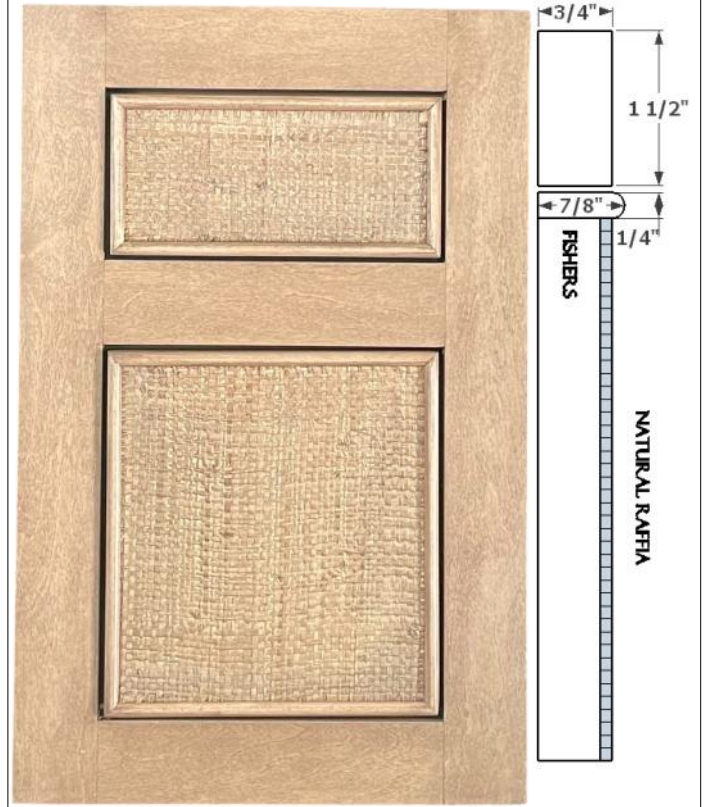

FAIRMOUNT

FISHERS

FRANKFORT

GOSHEN