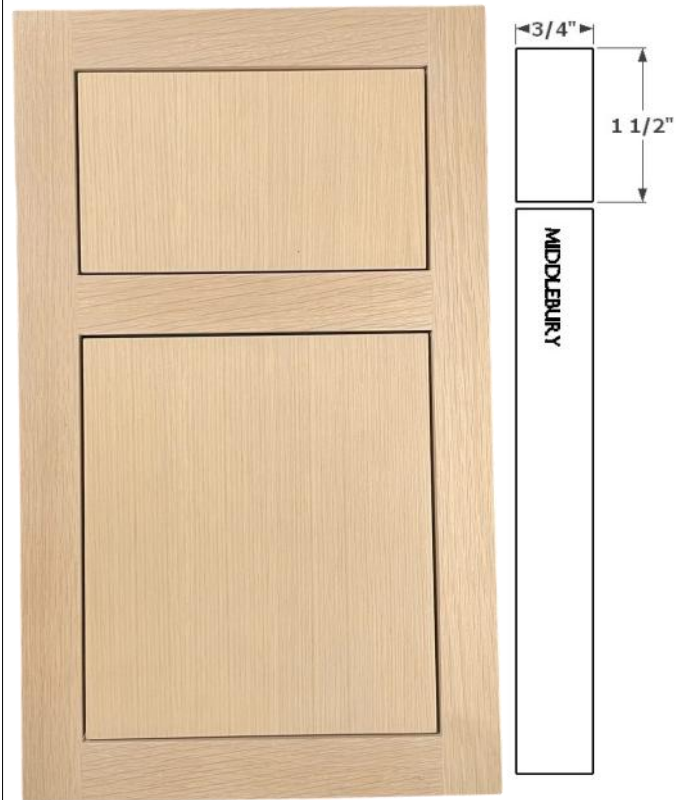

MIDDLEBURY